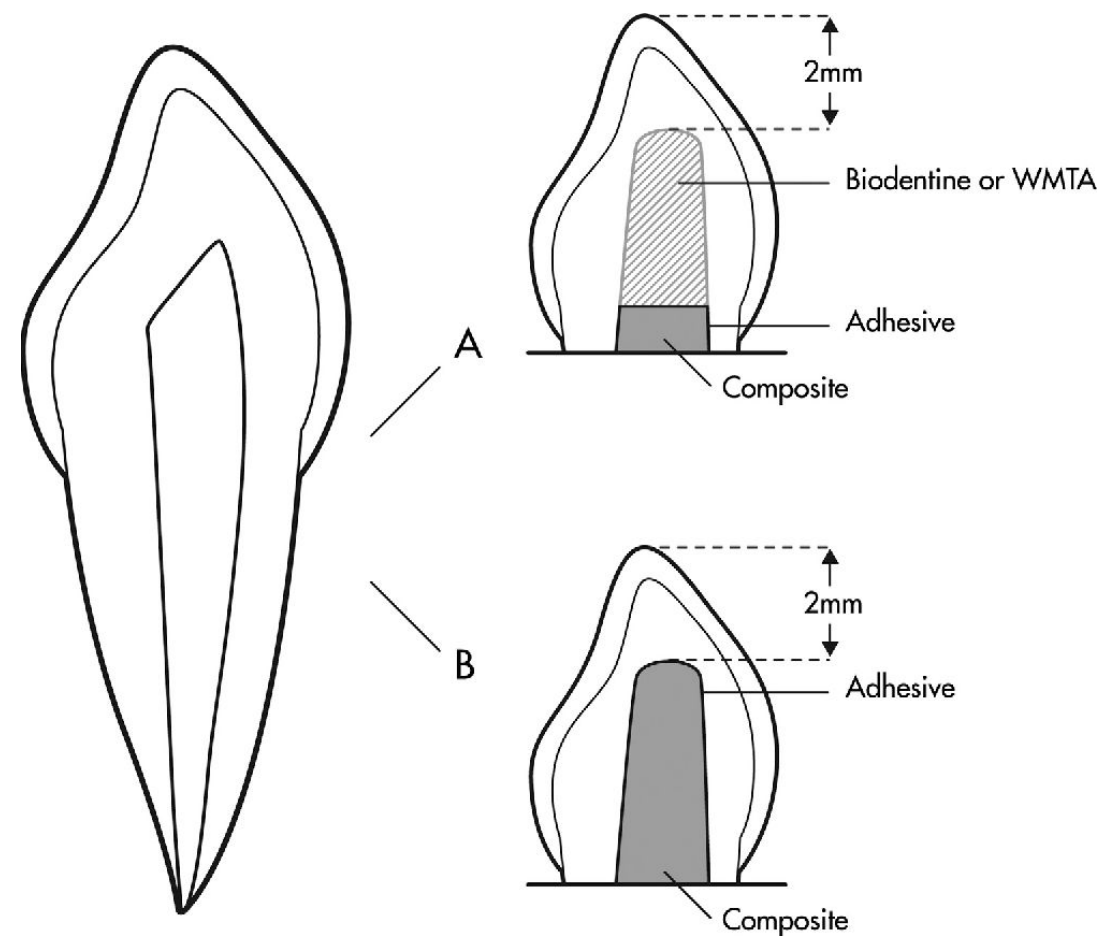

Observation:

Observation:

- Through the observation of the teeth they noticed that there was **no significant difference between the filling materials that they used**. So if you were to need to have get your tooth fix and was wondering which one was better both of them will do the job for you so you can go with the cheaper one for you pocket if you wanted.