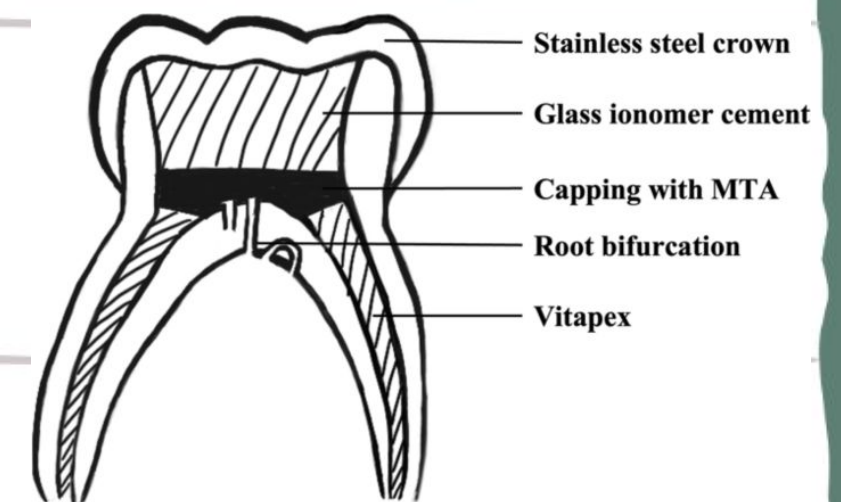

Gist of Article:

This paper is basically comparing two different tools (MTA & Biodentine VS. ER: YAG) that are used to make root end filling sticky.

- Concluded that there's not that much difference between the two.

Basically said: "Yk what it never was? It was never that serious"

Material Used:

- For this Experiment they used different type of teeth from different places from the mouth.

- Later they made holes on the tooth's, separated them into 4 groups and put the different teeth filling material.